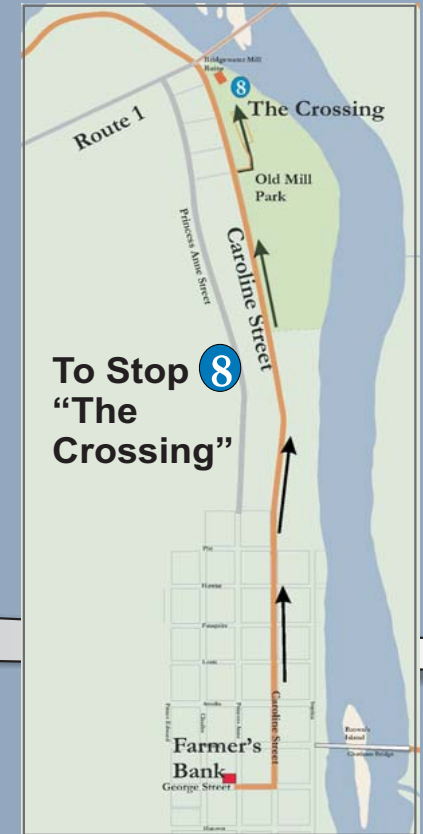

Shakespeare House Hotel

409 Hanover

Courthouse

African Baptist Church
(Shiloh Old Site)

Legend

- Historic Structures
- Post-war Structures
- Podcast Tour Stops
- Tour Route

The tour begins at the historic Farmer's Bank (now PNC) at the corner of Princess Anne & George. From there, follow the numbered stops.